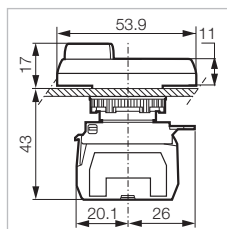

● Green (START)	NO
● Red (STOP)	NC

L61QA21-3E11

L62QA21-3E11

L61QA21B-3E11

L62QA21B-3E11

FLUSH-PROJECTING

Twin touch

L61QB21-3E11