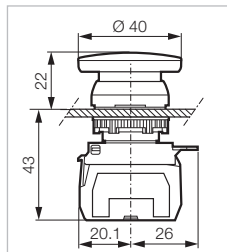

Complete units: Push-buttons ϕ 22mm

► SPRING RETURN - NON-ILLUMINATED

 Technical Info (p.106)

ϕ 32 MUSHROOM

L21AC01-1E01

WITH SINGLE POSITION CLIP

● Red	NC
● Green	NO
● Black	NO
● Yellow	NO

WITH THREE POSITION CLIP

● Red	NC
● Green	NO
● Black	NO
● Yellow	NO

Chrome Bezel
Part Number

Black Bezel
Part Number

L21AC01-1E01
L21AC02-1E10
L21AC03-1E10
L21AC04-1E10

L22AC01-1E01
L22AC02-1E10
L22AC03-1E10
L22AC04-1E10

ϕ 40 MUSHROOM

L22AD01-3E01

WITH SINGLE POSITION CLIP

● Red	NC
● Green	NO
● Black	NO
● Yellow	NO

WITH THREE POSITION CLIP

● Red	NC
● Green	NO
● Black	NO
● Yellow	NO

L21AD01-1E01
L21AD02-1E10
L21AD03-1E10
L21AD04-1E10

L22AD01-1E01
L22AD02-1E10
L22AD03-1E10
L22AD04-1E10