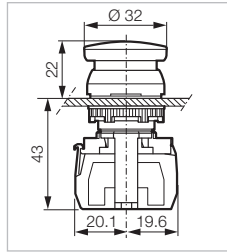

Complete units: Push-buttons ϕ 22mm

► SPRING RETURN - NON-ILLUMINATED

 Technical Info (p.106)

ϕ 32 MUSHROOM

L21AC01-1E01

WITH SINGLE POSITION CLIP

● Red	NC
● Green	NO
● Black	NO
● Yellow	NO

WITH THREE POSITION CLIP

● Red	NC
● Green	NO
● Black	NO
● Yellow	NO

Chrome Bezel
Part Number

Black Bezel
Part Number

L21AC01-1E01
L21AC02-1E10
L21AC03-1E10
L21AC04-1E10

L22AC01-1E01
L22AC02-1E10
L22AC03-1E10
L22AC04-1E10

ϕ 40 MUSHROOM